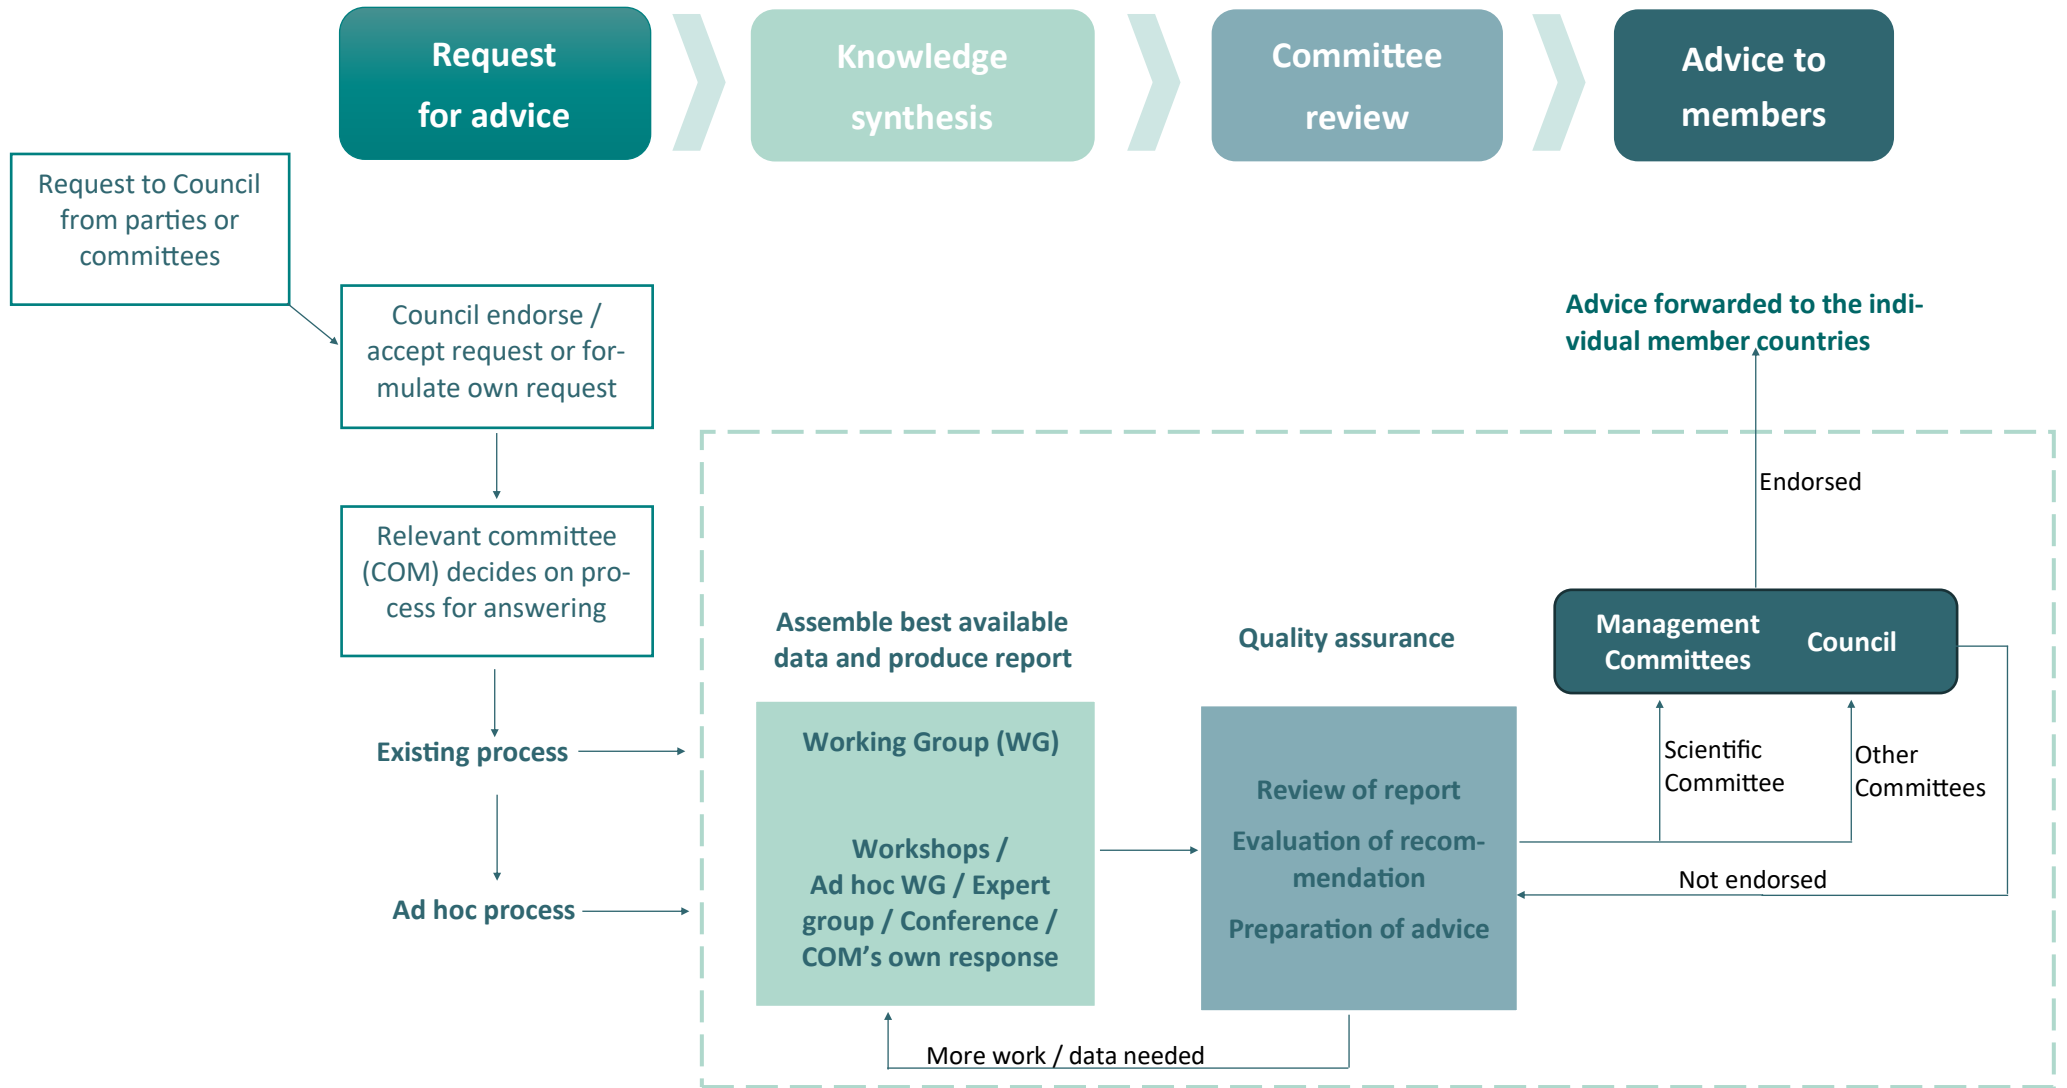

PROCESS FOR GENERATING ADVICE TO MEMBER COUNTRIES WITHIN THE NORTH ATLANTIC MARINE MAMMAL COMMISSION — NAMMCO

Abbreviations:

- SC: Scientific Committee
- CHM: Committee on Hunting Methods
- CIO: Committee on Inspection and Observation
- BYCELS: Council Working Group on By-catch, Entanglements and Live Strandings

Actors:

- | | | |
|--|--|---|
| <ul style="list-style-type: none"> Chair Committee members National experts Invited external experts Hunters Secretariat | <ul style="list-style-type: none"> SC CHM CIO BYCELS Observers Secretariat | <ul style="list-style-type: none"> Managers Hunters and local community representatives Observers Secretariat |
|--|--|---|